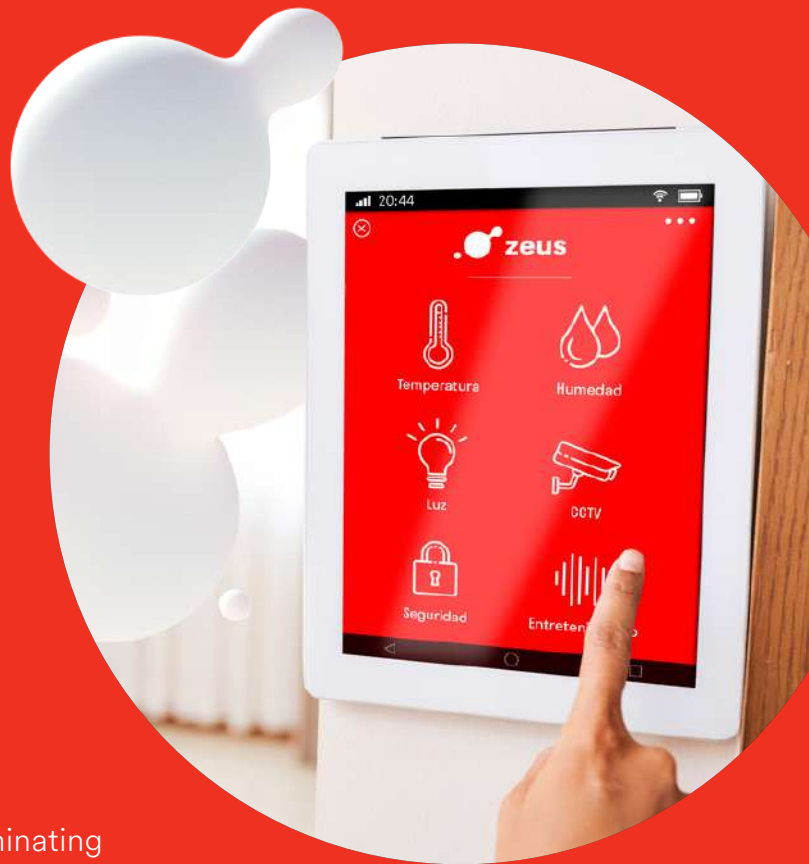

Zeus environmental control

-

We measure basic environmental parameters —temperature, humidity, power consumption, flooding, smoke, etc.— and securely deliver them to the cloud so you can make important decisions about your alarms and critical data, from anywhere and without relying on your data centre’s cooling, lighting and security providers.

ZEUS Switch - TV Hospitals

-

Monetise your hospital’s TV service by eliminating cumbersome contracts and external technologies that take away the profits.

Any IoT challenges with no apparent solution?

-

Talk to us. We specialise in connecting complicated pieces. We master sensing, actuation, networking protocols, geolocation, but we’re also experts at integrating disparate systems and we love working in the cloud.

comercial@esferize.com
91 526 73 37

www.esferize.com